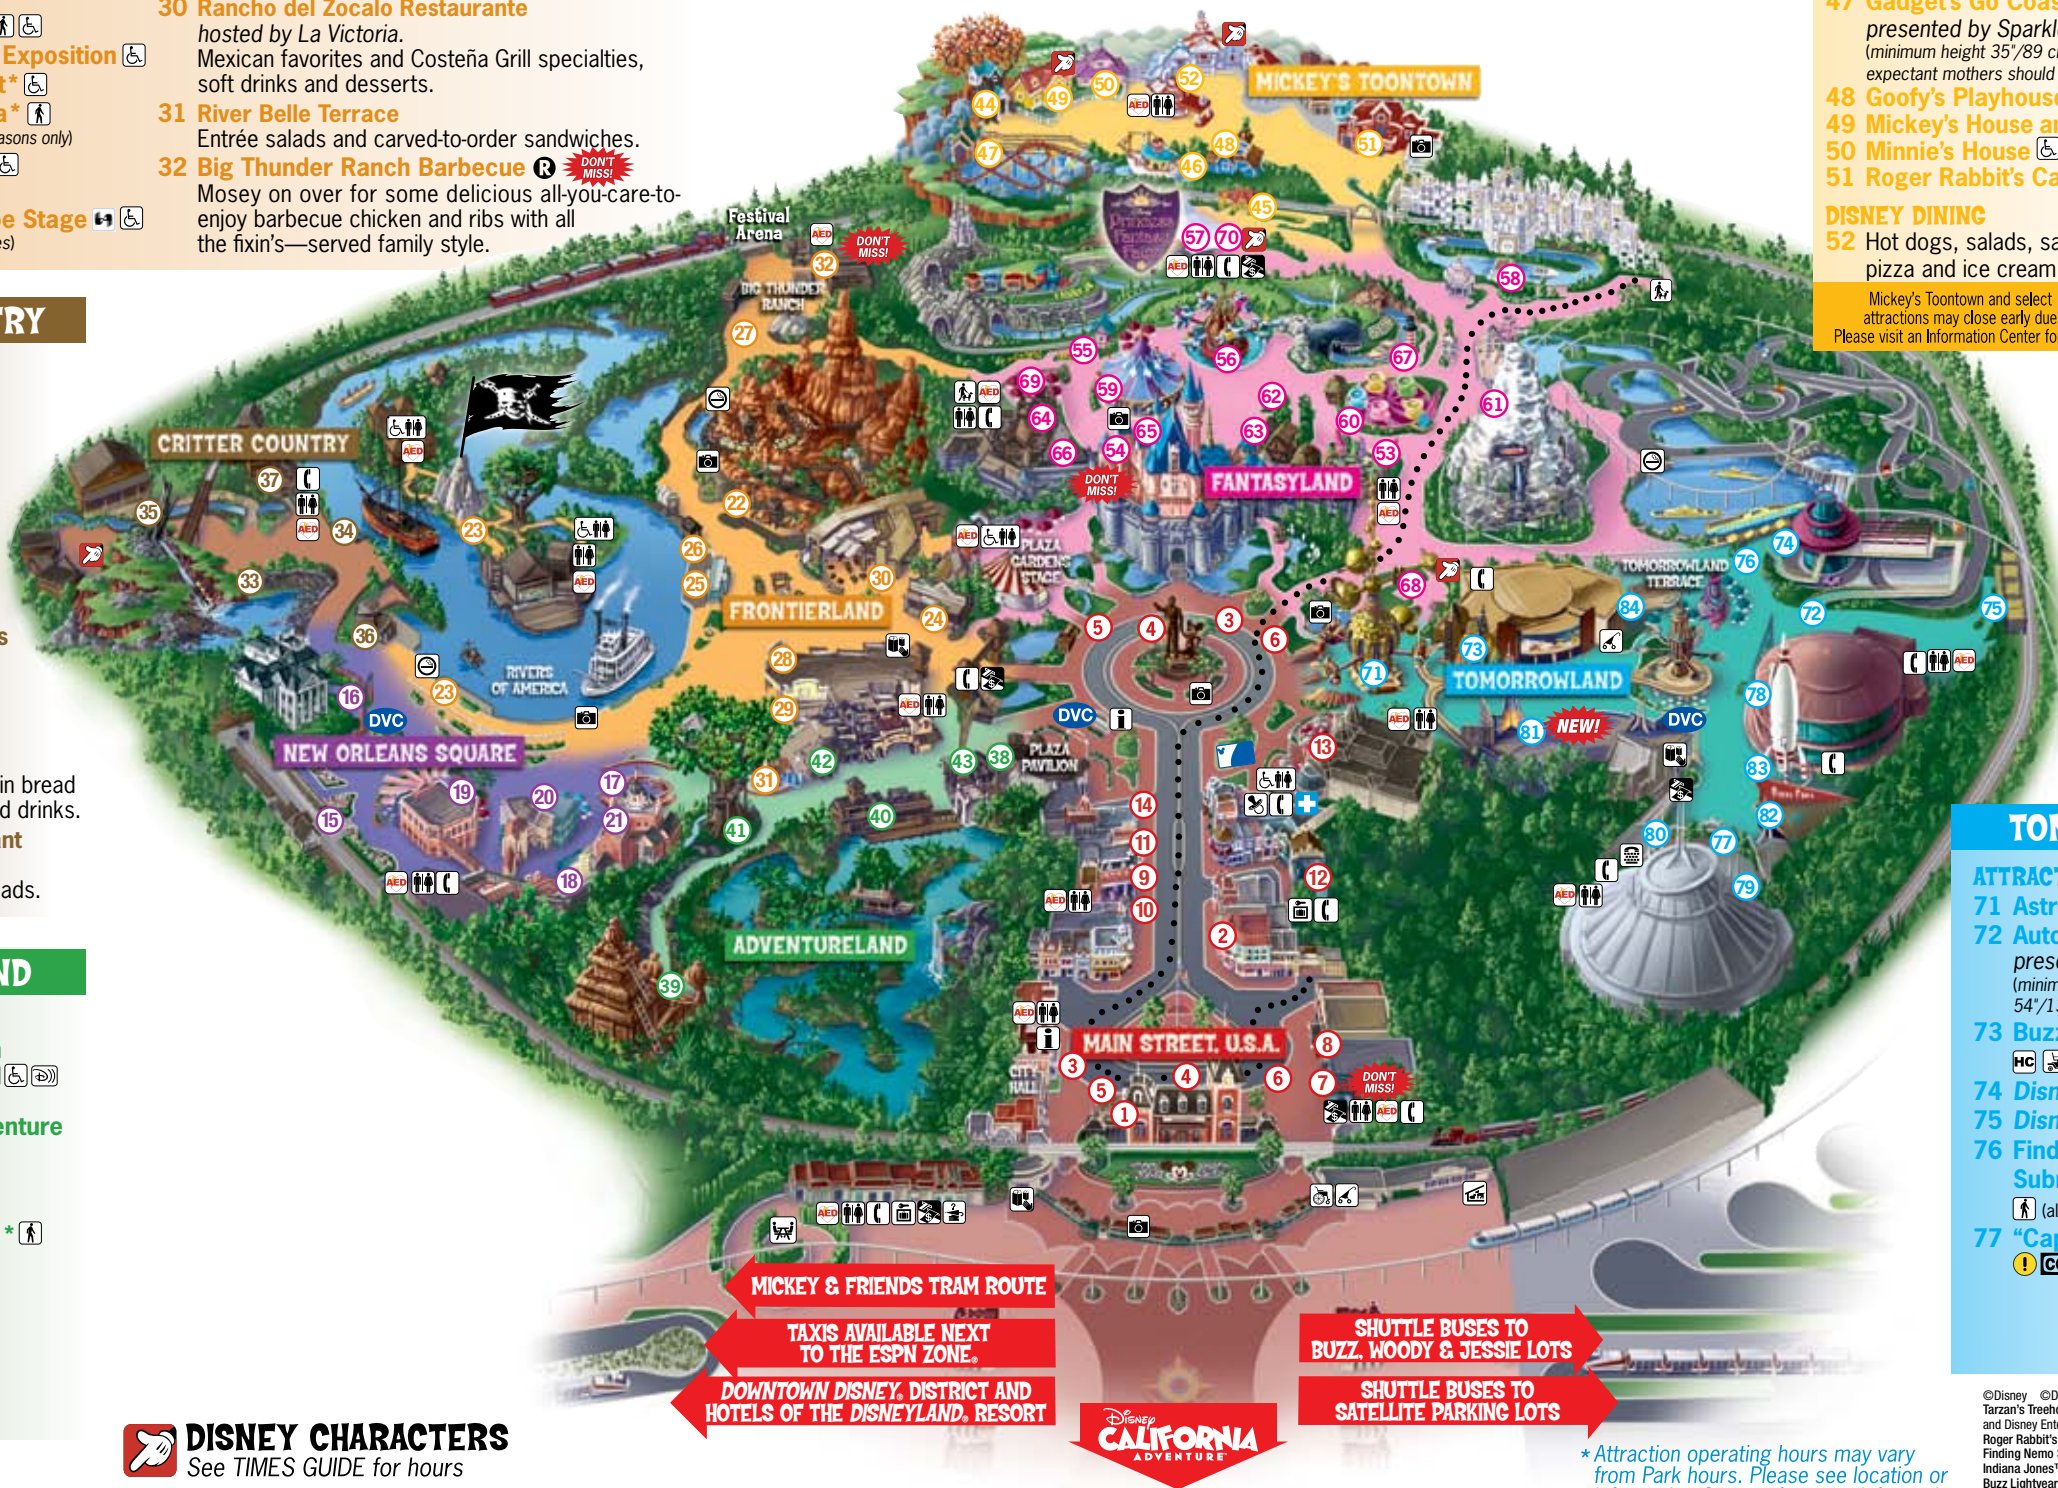

CRITTER COUNTRY

ATTRACTIONS

1. 33 **Splash Mountain**
2. (minimum height 40"/102 cm; children under age 8 must be accompanied by a responsible person)
3. 34 **Davy Crockett's Explorer Canoes***
4. (Operates weekends and select seasons only)
5. 35 **The Many Adventures of Winnie the Pooh**
6. **DISNEY DINING**
7. 36 **Harbour Galley**
   Chowder, soup and chili in bread boules; entrée salads and drinks.
8. 37 **Hungry Bear Restaurant**
   hosted by Dixie.
   Burgers, chicken and salads.

ADVENTURELAND

ATTRACTIONS

1. 38 **Enchanted Tiki Room**
   presented by Dole.
2. (Continuous shows)
3. 39 **Indiana Jones™ Adventure**
4. (minimum height 46"/117 cm)
5. 40 **Jungle Cruise**
6. 41 **Tarzan's Treehouse™***
7. **DISNEY DINING**
8. 42 **Bengal Barbecue**
   Barbecue kabobs and coffee drinks.
9. 43 **Tiki Juice Bar**
   hosted by Dole.

DISNEY DINING

1. 28 **The Golden Horseshoe**
   Chicken, fish, mozzarella strips, chili and tasty ice cream specialties.
2. 29 **Stage Door Café**
   Chicken, fish and mozzarella strips.
3. 30 **Rancho del Zocalo Restaurante**
   hosted by La Victoria.
   Mexican favorites and Costeña Grill specialties, soft drinks and desserts.
4. 31 **River Belle Terrace**
   Entrée salads and carved-to-order sandwiches.
5. 32 **Big Thunder Ranch Barbecue**
6. Mosey on over for some delicious all-you-care-to-enjoy barbecue chicken and ribs with all the fixin's—served family style.

Disneyland Park

MICKEY'S TOONTOWN

ATTRACTIONS

1. 44 **Chip 'n Dale Treehouse**
2. 45 **Disneyland® Railroad**
3. 46 **Donald's Boat**
4. 47 **Gadget's Go Coaster**
5. presented by Sparkle.
   (minimum height 35"/89 cm; expectant mothers should not ride)
6. 48 **Goofy's Playhouse**
7. 49 **Mickey's House and Meet Mickey**
8. 50 **Minnie's House**
9. 51 **Roger Rabbit's Car Toon Spin**
10. **DISNEY DINING**
11. 52 **Hot dogs, salads, sandwiches, pizza and ice cream treats.**
12. Mickey's Toontown and select Fantasyland attractions may close early due to fireworks. Please visit an Information Center for operating hours.

FANTASYLAND

ATTRACTIONS

1. 53 **Alice in Wonderland**
2. 54 **Bibbidi Bobbidi Boutique**
3. 55 **Casey Jr. Circus Train**
4. 56 **Dumbo the Flying Elephant**
5. 57 **Disney Princess Fantasy Faire**
6. 58 **"it's a small world"**
7. presented by Sylvania.
8. 59 **King Arthur Carousel**
9. 60 **Mad Tea Party**
10. 61 **Tea Time Party**
11. 61 **Tea Time Party**
12. (minimum height 35"/89 cm)
13. 62 **Mr. Toad's Wild Ride**
14. 63 **Peter Pan's Flight**
15. 64 **Pinocchio's Daring Journey**
16. 65 **Sleeping Beauty Castle Walkthrough**
17. (alternate experience
18. 66 **Snow White's Scary Adventures**
19. 67 **Storybook Land Canal Boats**
20. (Closed during parades)
21. 68 **Pixie Hollow**
22. (See TIMES GUIDE for show times)
23. **DISNEY DINING**
24. 69 **Village Haus Restaurant**
    hosted by Minute Maid.
    Hamburgers, pizza and salads.
25. 70 **Troubadour Tavern**
    hosted by Dreyer's.
    Bavarian sausages, baked potatoes and ice cream novelties.

TOMORROWLAND

ATTRACTIONS

1. 71 **Astro Orbiter**
2. 72 **Autopia**
3. presented by Chevron.
   (minimum height 32"/81 cm and 54"/137 cm to drive alone)
4. 73 **Buzz Lightyear Astro Blasters**
5. 74 **Disneyland® Monorail**
6. 75 **Disneyland® Railroad**
7. 76 **Finding Nemo Submarine Voyage**
8. (alternate experience
9. 77 **"Captain EO"**
10. 78 **Innoventions***
11. Featuring the Dream Home With experiences presented by Honda, HP, Microsoft, Siemens, St. Joseph Hospital and Taylor Morrison.
12. 79 **Space Mountain**
13. (minimum height 40"/102 cm)
14. 80 **Starcade**
15. 81 **Star Tours—The Adventures Continue**
16. NEW! New adventures—in 3-D!
    (minimum height 40"/102 cm)
17. **DISNEY DINING**
18. 82 **Redd Rockett's Pizza Port**
    Pizza, pasta and salads.
19. 83 **The Spirit of Refreshment**
    hosted by Coca-Cola.
20. 84 **Tomorrowland Terrace**
    Breakfast, sandwiches, burgers, salads, desserts and drinks.