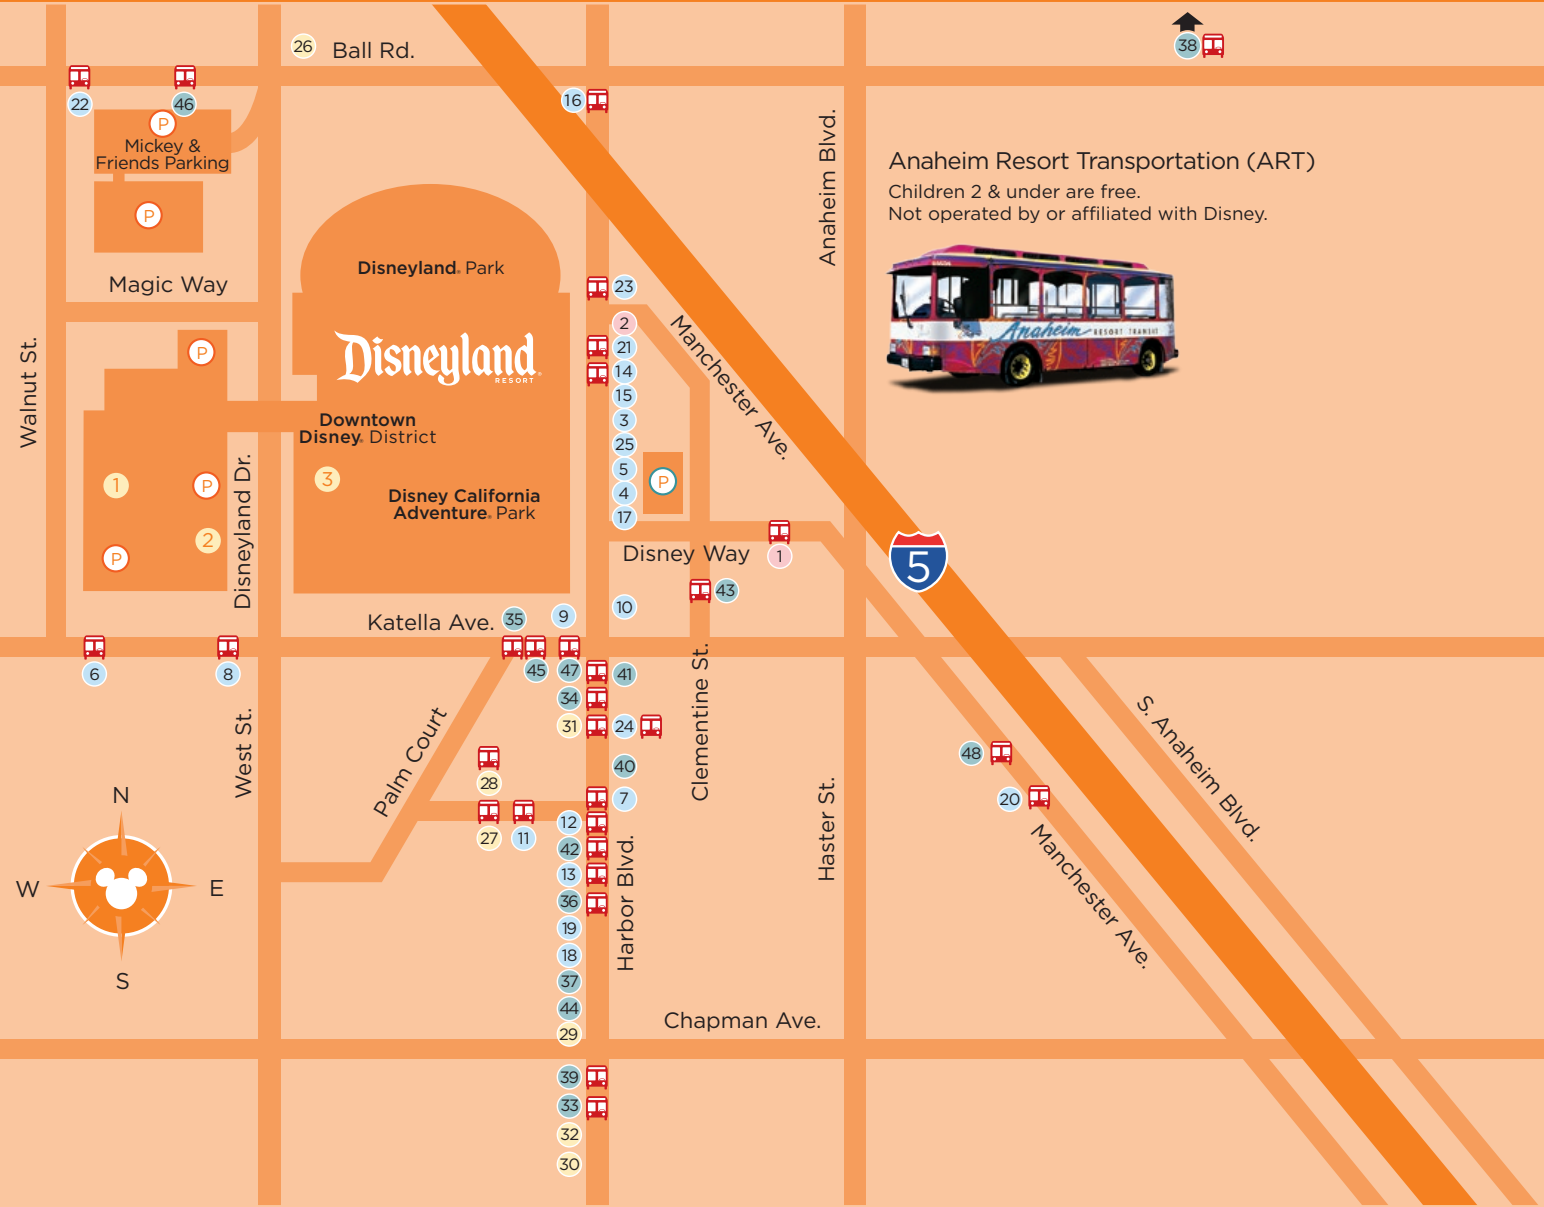

GOOD NEIGHBOR HOTELS

Anaheim Resort Transportation (ART)
Children 2 & under are free.
Not operated by or affiliated with Disney.

LEGEND

GOOD NEIGHBOR HOTELS

- ROOM RATES**
- ECONOMY
 - MODERATE
 - SUPERIOR
 - SUITE
- BREAKFAST CODES**
- B = Buffet
 - C = Continental
- CHART SYMBOLS**
- = Available
 - \$ = Available for Fee

DISNEYLAND® RESORT HOTELS

- 1 Disneyland® Hotel
- 2 Disney's Paradise Pier® Hotel
- 3 Disney's Grand Californian Hotel® & Spa

ANAHEIM RESORT TRANSPORTATION (ART)

Good Neighbor Hotels marked with this symbol are serviced by Anaheim Resort Transportation (ART).